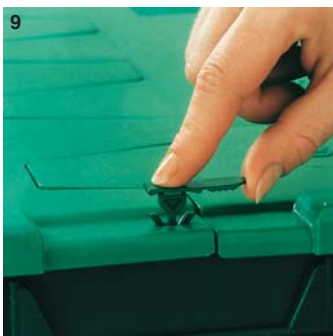

9 Ref. 00701

polypropylene
Security seal for ALC & DPC refs:
10005, 10010, 10020, 10022, 10025,
10027, 10040, 1005B, 1006B, 10082,
10083, 10125, 10165, 10550 & 10552.
two seals required per container
(supplied in bags of 500).