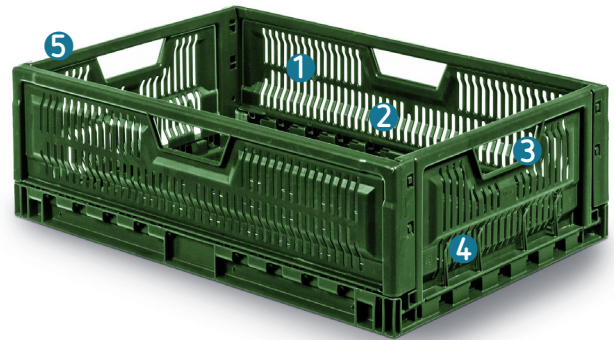

Designed for fruit and vegetable distribution; PreLog and Ortus folding crates protect, maintain quality and promote hygiene.

PreLog®

Combining strength with a larger internal volume, PreLog is an efficient and hygienic distribution medium for both manual and automated handling operations.

PreLog is ideal for the storage, distribution and retail display of fresh produce. Smooth walls and base surfaces protect delicate produce and are easy to wash. Ventilated sides aid air flow, speeding cooling and helping to maintain a constant temperature.

PreLog carries a unit load of up to 20 kg with a stacking capacity of 250 kg.

Ortus

Ortus combines a lightweight with a low folded height for maximum savings on return transport.

Walls and base are ventilated for fresh product quality preservation. Open hand-holes provide secure manual handling while the base is compatible with standard conveyor systems.

Light, strong and secure when stacked, Ortus crates go from harvesting field or manufacturing site to retail shelves with efficiency and profitability.

1. Ventilated sides aid air flow, speeding cooling and helping to maintain a constant temperature
2. Smooth walls and base surfaces protect delicate produce
3. Comfortable open handles provide ergonomic handling
4. Integral label holder at both ends
5. Gas-assisted injected belt produces a strong, rigid container with the lowest possible weight.